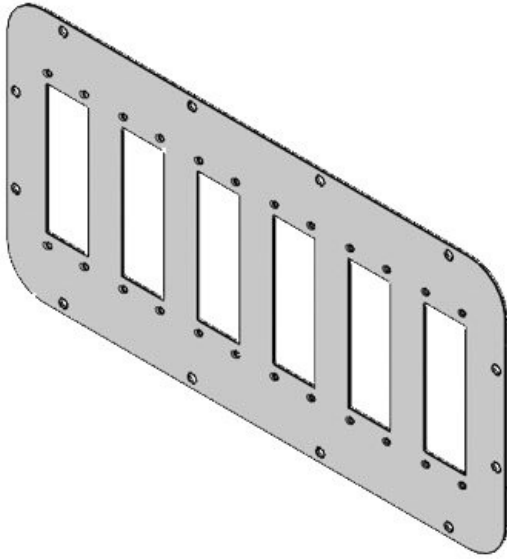

Part No.	43910	Flange plate	7
EAN	4251269321	size	
	443	Cut-out size	112 × 36 mm
Package quantity	1	Suitable for enclosure	Rittal AX
Colour	grey (RAL 7035)	Suitable for cable entry systems:	KEL-ER 24, KEL-24, KEL-U 24, KEL-FA 24, KEL-FG A, KEL-FG-ER A, KEL-QUICK 24, KEL-QTA 24, KEL-BES 24, KEL-BES-S 24, KEL-DPZ 24, KEL-DPU 24, KEL-DPU-HD 24, KEL-DP 24
Length	436 mm		
Width	221 mm		
Height	2 mm