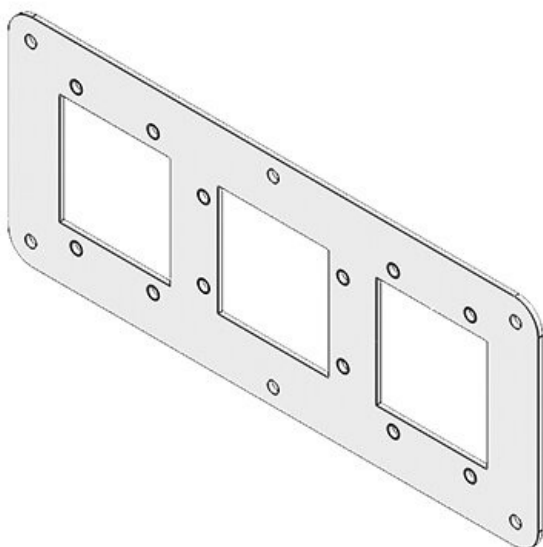

FP-KX/KL 221×90|C

Part No.	43856	Flange plate	2
EAN	4251269310	size	
	843	Cut-out size	46 × 46 mm
Package quantity	1	Suitable for enclosure	Rittal KX, Rittal KL
Colour	grey (RAL 7035)	Suitable for cable entry systems:	KEL-B / KEL-U-B / KEL-QUICK-B / KEL-DPZ-B
Length	221 mm		
Width	90 mm		
Height	2 mm