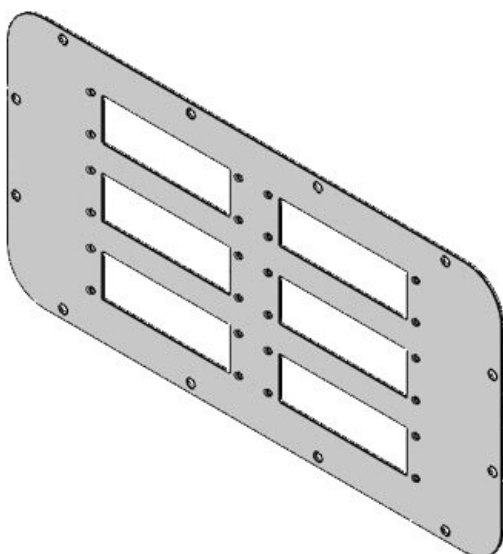

Part No.	43909	Flange plate	7
EAN	4251269321	size	
	436	Cut-out size	112 × 36 mm
Package quantity	1	Suitable for enclosure	Rittal AX
Colour	grey (RAL 7035)	Suitable for cable entry systems:	KEL-ER 24, KEL-24, KEL-U 24, KEL-FA 24, KEL-FG A, KEL-FG-ER A, KEL-QUICK 24, KEL-QTA 24, KEL-BES 24, KEL-BES-S 24, KEL-DPZ 24, KEL-DPU 24, KEL-DPU-HD 24, KEL-DP 24
Length	436 mm		
Width	221 mm		
Height	2 mm