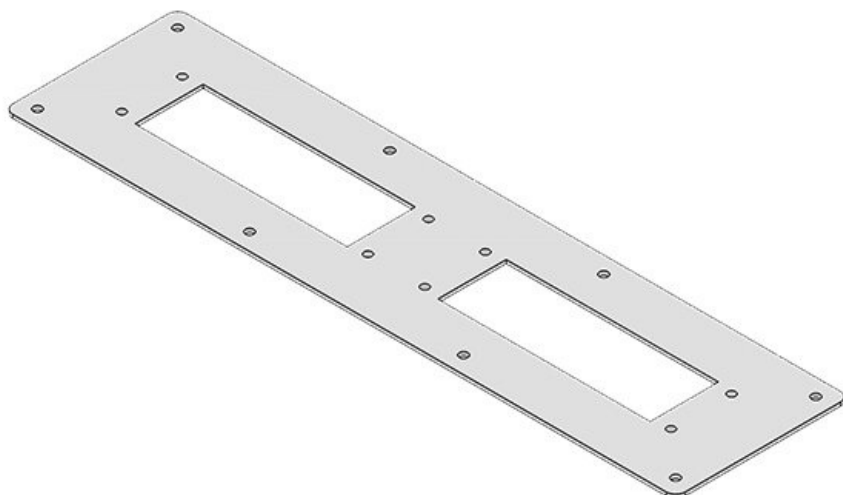

FP-BG 355×92-2

Part No.	43866	Cut-out size	112 × 36 mm
EAN	4251269310874	Suitable for enclosure	Rittal BG
Package quantity	1	Suitable for cable entry systems:	KEL-ER 24, KEL-24, KEL-U 24, KEL-FA 24, KEL-FG A, KEL-FG-ER A, KEL-QUICK 24, KEL-QTA 24, KEL-BES 24, KEL-BES-S 24, KEL-DPZ 24, KEL-DPU 24, KEL-DPU-HD 24, KEL-DP 24
Colour	grey (RAL 7035)		
Length	355 mm		
Width	92 mm		
Height	2 mm