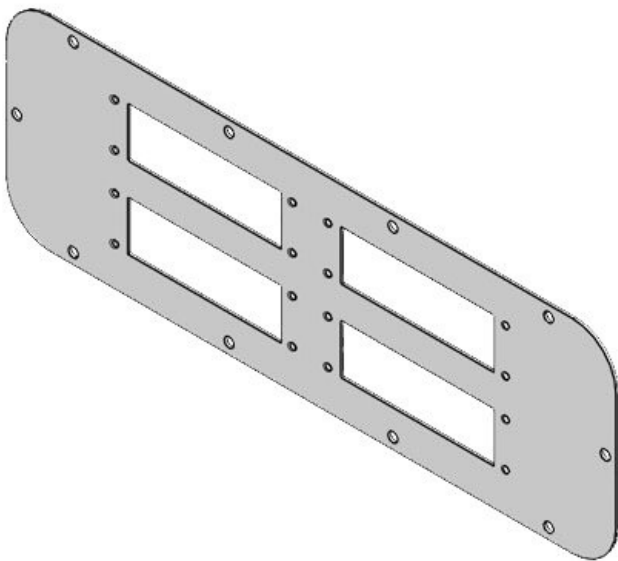

Part No.	43904	Flange plate	3
EAN	4251269321	size	
	382	Cut-out size	112 × 36 mm
Package quantity	1	Suitable for enclosure	Rittal AX
Colour	grey (RAL 7035)	Suitable for cable entry systems:	KEL-ER 24, KEL-24, KEL-U 24, KEL-FA 24, KEL-FG A, KEL-FG-ER A, KEL-QUICK 24, KEL-QTA 24, KEL-BES 24, KEL-BES-S 24, KEL-DPZ 24, KEL-DPU 24, KEL-DPU-HD 24, KEL-DP 24
Length	447 mm		
Width	149 mm		
Height	2 mm