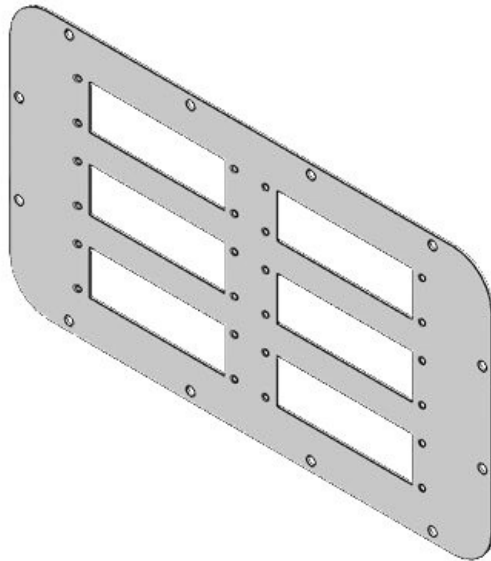

Part No.	43907	Flange plate size	6
EAN	4251269321412	Cut-out size	112 × 36 mm
Package quantity	1	Suitable for enclosure	Rittal AX
Colour	grey (RAL 7035)	Suitable for cable entry systems:	KEL-ER 24, KEL 24, KEL-U 24, KEL-FA 24, KEL-FG A, KEL-FG-ER A, KEL-QUICK 24, KEL-QTA 24, KEL-BES 24, KEL-BES-S 24, KEL-DPZ 24, KEL-DPU 24, KEL-DPU-HD 24, KEL-DP 24
Length	401 mm		
Width	221 mm		
Height	2 mm