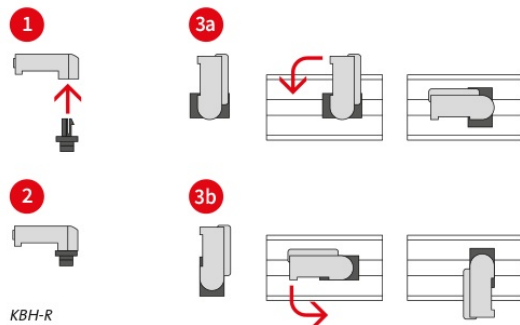

WE
CONTROL
COMPONENTS

[Bestel direct online @ CC Nederland »](#)

[Voor aanvragen uit België klik hier »](#)

Hook-and-loop tape holders serve as holders for hook-and-loop cable ties, which can be mounted quickly and easily in a variety of ways. These holders can be used in combination with [hook-and-loop cable ties KLKB](#) and [hook-and-loop tape KLB](#).

The KBH can be installed very quickly: the KBH-R with a 90° twist lock on profiles from Bosch Rexroth, MiniTec, item, MayTec and Rittal and the KBH-S with universal screw installation.

Assembly, disassembly, retrofitting and service work can be done easily at any time.