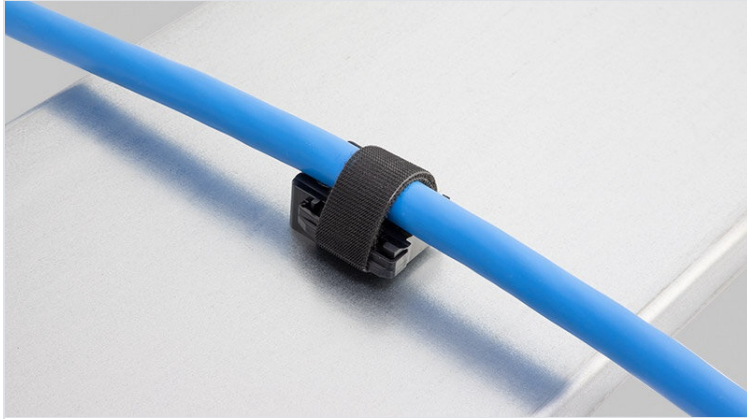

KBH-houder

voor klittenband kabelbinders

WE
CONTROL
COMPONENTS

[Bestel direct online @ CC Nederland »](#)

[Voor aanvragen uit België klik hier »](#)

Hook-and-loop tape holders serve as holders for hook-and-loop cable ties, which can be mounted quickly and easily in a variety of ways. These holders can be used in combination with [hook-and-loop cable ties KLKB](#) and [hook-and-loop tape KLB](#).

The KBH can be installed very quickly: the KBH-R with a 90° twist lock on profiles from Bosch Rexroth, MiniTec, item, MayTec and Rittal and the KBH-S with universal screw installation.

Assembly, disassembly, retrofitting and service work can be done easily at any time.