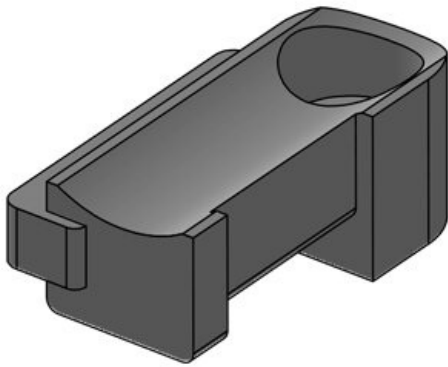

KBH-S 12 M5

ArtNr.	61030	Antal skruvhål	1
EAN	4251269331	Skruvhålens diameter	5,3 mm
Antal	10		
Fits KLKB |	KLKB 200 x		
KLB:	13, KLB 10, KLB 15		
Längd	34 mm		
Bredd	13,5 mm		
Höjd	13,5 mm