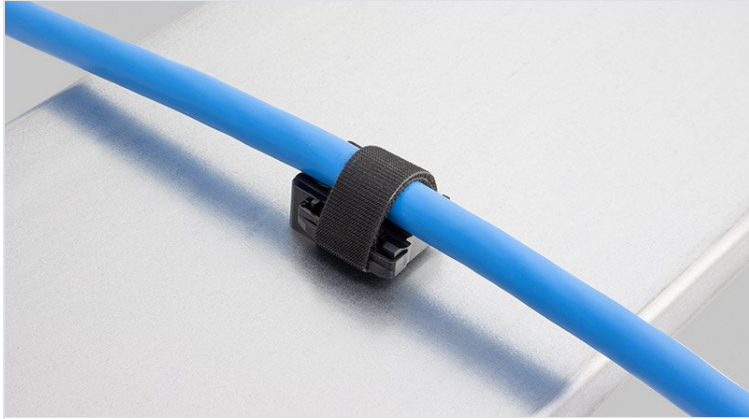

# Kardborrehållare KBH

för kardborrebuntband & kardborrar

Hook-and-loop tape holders serve as holders for hook-and-loop cable ties, which can be mounted quickly and easily in a variety of ways. These holders can be used in combination with [hook-and-loop cable ties KLKB](#) and [hook-and-loop tape KLB](#).

The KBH can be installed very quickly: the KBH-R with a 90° twist lock on profiles from Bosch Rexroth, MiniTec, item, MayTec and Rittal and the KBH-S with universal screw installation.

Assembly, disassembly, retrofitting and service work can be done easily at any time.