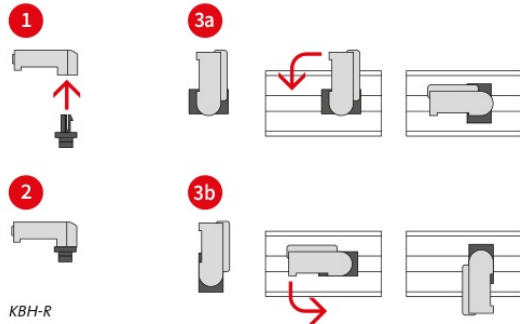

Specifikationer

Material	Polyamid
Temperatur	-40 C° till 140 C°
Egenskaper	silikonfri, halogenfri

Fördelar

Produkttyper och storlekar